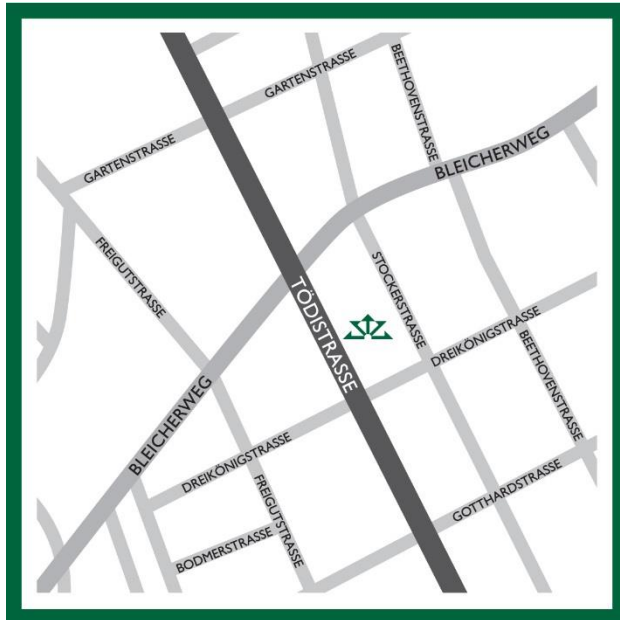

### Nearest Airport:

Zurich Airport (Approx 20 minutes by train)  
(Approx 30 minutes by taxi)

### Nearest Rail:

Zurich Enge (5 minutes on foot to our office)

### Nearest Tram:

Stockerstrasse – Lines 6, 7, 13, 17

### Parking:

Bleicherweg – Beethovenstrasse 35  
Park Hyatt – Beethovenstrasse 21