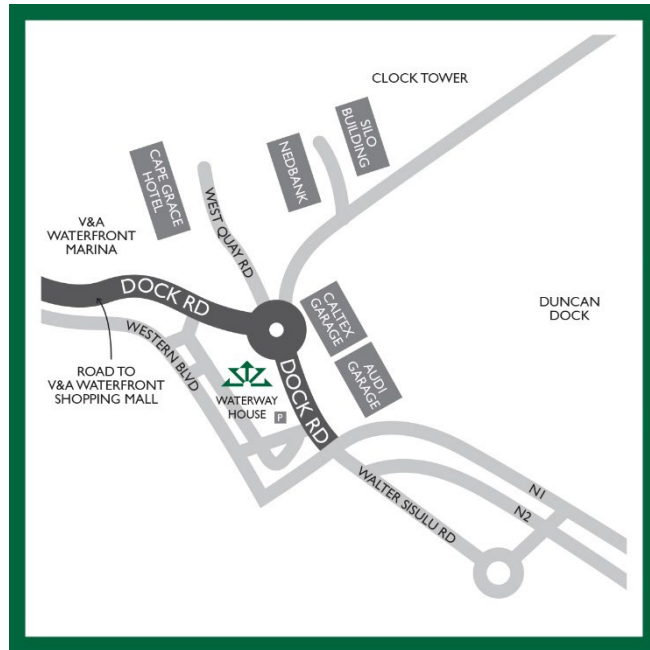

### Nearest Airport:

Cape Town International Airport  
(Approx 30-40 minutes)

### Parking:

Underground Parking available. Turn left off Dock Road into Parking garage  
Take the lift up to the First Floor  
(Prior reservation will be arranged by meeting organiser)