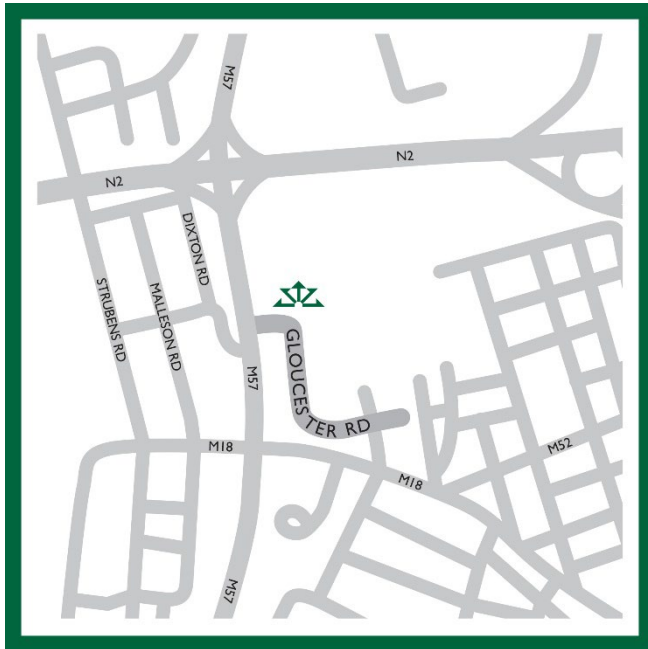

CAPE TOWN, MOWBRAY OFFICE

Maitland House 1
River Park
Gloucester Road
Mowbray 7700

t: +27 21 301 0800

e: enquiries@stonehagefleming.com

Directions

N2 towards town, take Exit 8, continue on Liesbeek Parkway and first left to River Park

Parking:

Visitor's Bays, Maitland House 1
(Buzz reception from intercom to open booms)