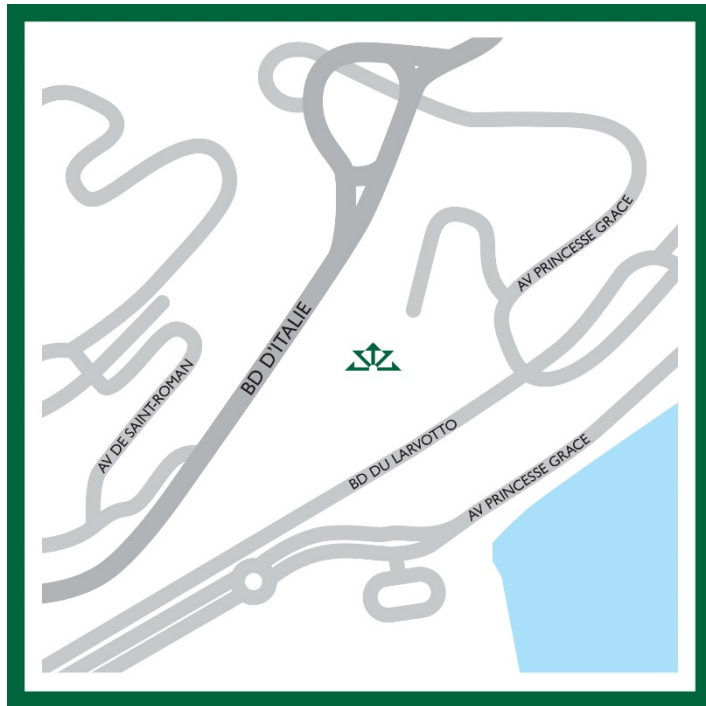

MONACO OFFICE

Monte Carlo Sun
74 Boulevard d'Italie
MC 98000
Monaco

t: +377 97 97 31 80

e: enquiries@stonehagefleming.com

Nearest Airport:

Nice Côte d'Azur Airport (approx. 40 min drive)

Nearest Rail:

Monaco-Monte-Carlo station